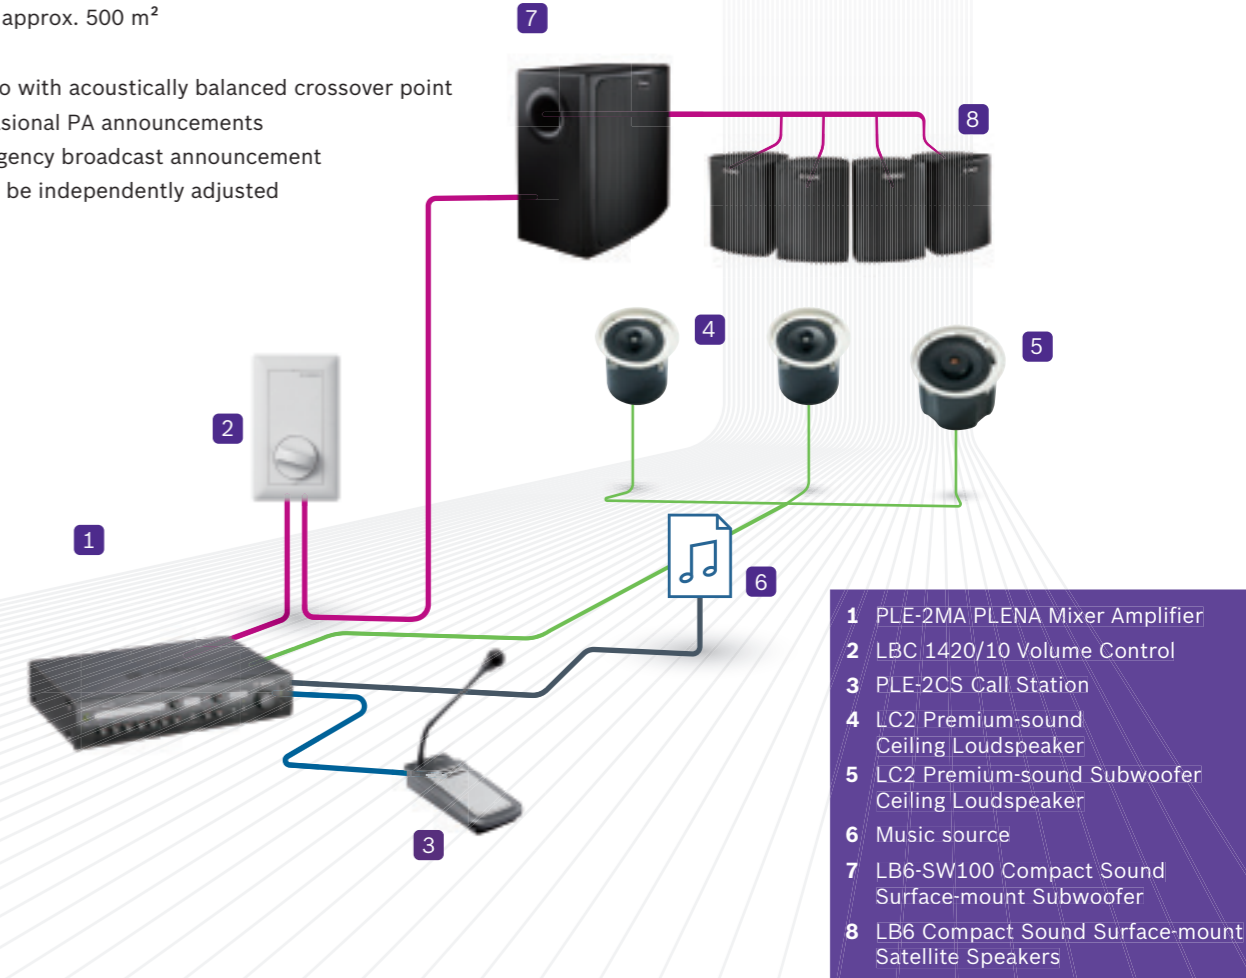

Sample application:

- Restaurant area: approx. 500 m²
- 2 zones
- High-quality audio with acoustically balanced crossover point
- Suitable for occasional PA announcements
- Priority for emergency broadcast announcement
- Zone volume can be independently adjusted