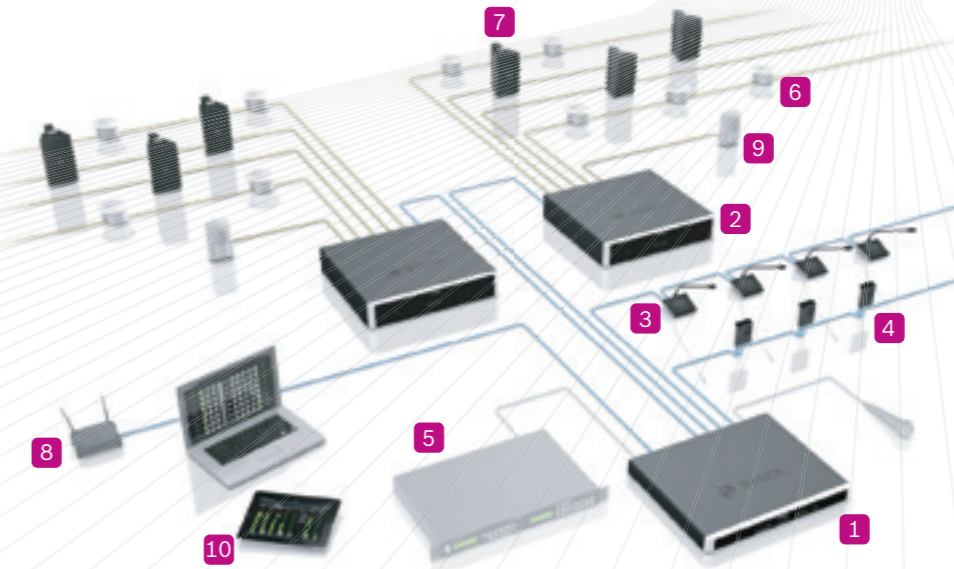

Medium-sized restaurant solution

Suitable for medium-sized restaurants, PLE-2MA PLENA Mixer Amplifier with the Compact Sound Speaker System is a quality step-up solution with more functionality than ordinary consumer audio products. It is possible to cover several areas including the restaurant itself as well as the adjoining kitchen or service area. With the integrated wall panels and separate wall panel volume controls, the restaurant managers can choose the music source and control the volume of the zones remotely. Multiple call stations can be integrated if required.

Powered by PLENA matrix Digital Sound System

Retail store and restaurant solution

The right type of background or live music can make or break a shopping or dining experience. A quality music and voice announcement system that can be heard loud and clear in different sections of a retail store or restaurant is essential to set the right mood for shopping or dining. In a busy retail store or restaurant with different sections, this can be challenging, but not for the PLENA matrix. This stylish system packs enough powerful audio quality to hit exactly the right note for the perfect shopping or dining experience.

Sample application:

- ▶ Area: more than 3,000 m²
- ▶ Complete DSP zone matrix mixer and loudspeaker processor
- ▶ Real-time adjustments and live metering input
- ▶ 4 microphone/line, 3 music source, call station and emergency input
- ▶ Flexible control via wall panel, PC or mobile device