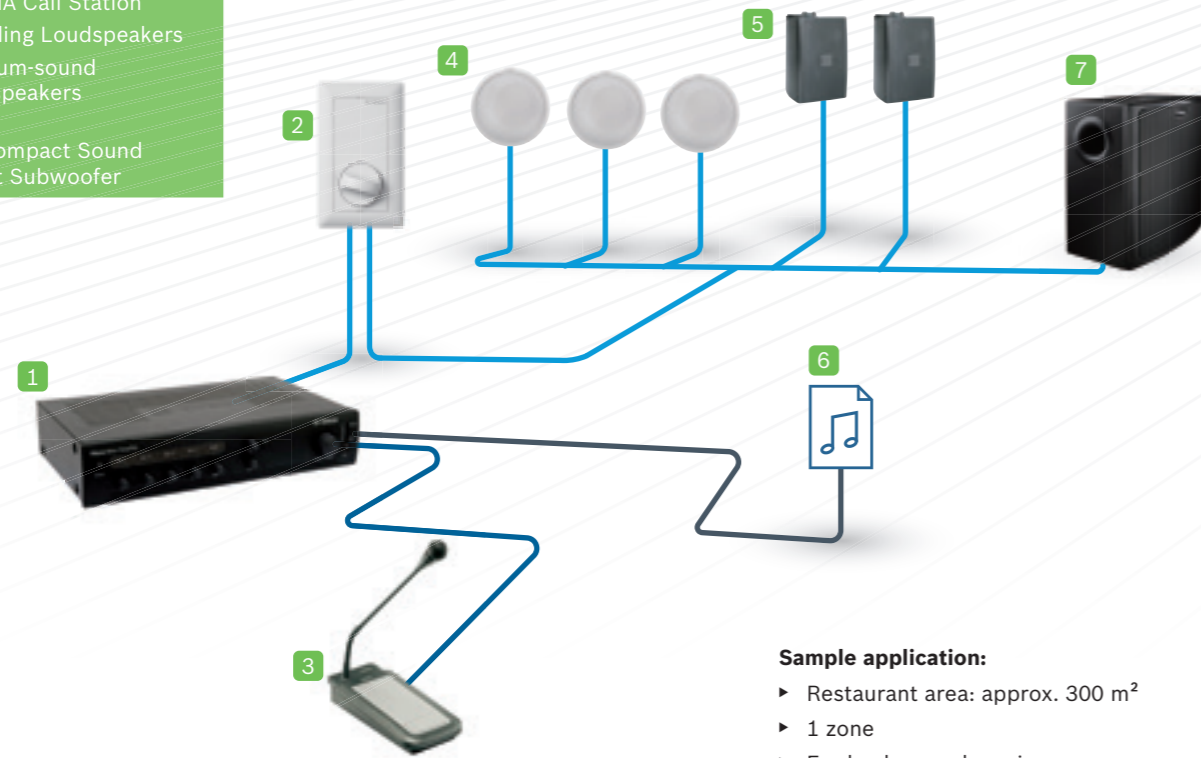

1. 1 PLE-2MA PLENA Mixer Amplifier
2. 2 LBC 1420/10 Volume Control
3. 3 PLE-2CS Call Station
4. 4 LC2 Premium-sound Ceiling Loudspeaker
5. 5 LC2 Premium-sound Subwoofer Ceiling Loudspeaker
6. 6 Music source
7. 7 LB6-SW100 Compact Sound Surface-mount Subwoofer
8. 8 LB6 Compact Sound Surface-mount Satellite Speakers

1. 1 PLE-1ME PLENA Mixer Amplifier
2. 2 LBC 1420/10 Volume Control
3. 3 PLE-1CS PLENA Call Station
4. 4 LHM 0606 Ceiling Loudspeakers
5. 5 LB2-UC Premium-sound Cabinet Loudspeakers
6. 6 Music source
7. 7 LB6-SW100 Compact Sound Surface-mount Subwoofer