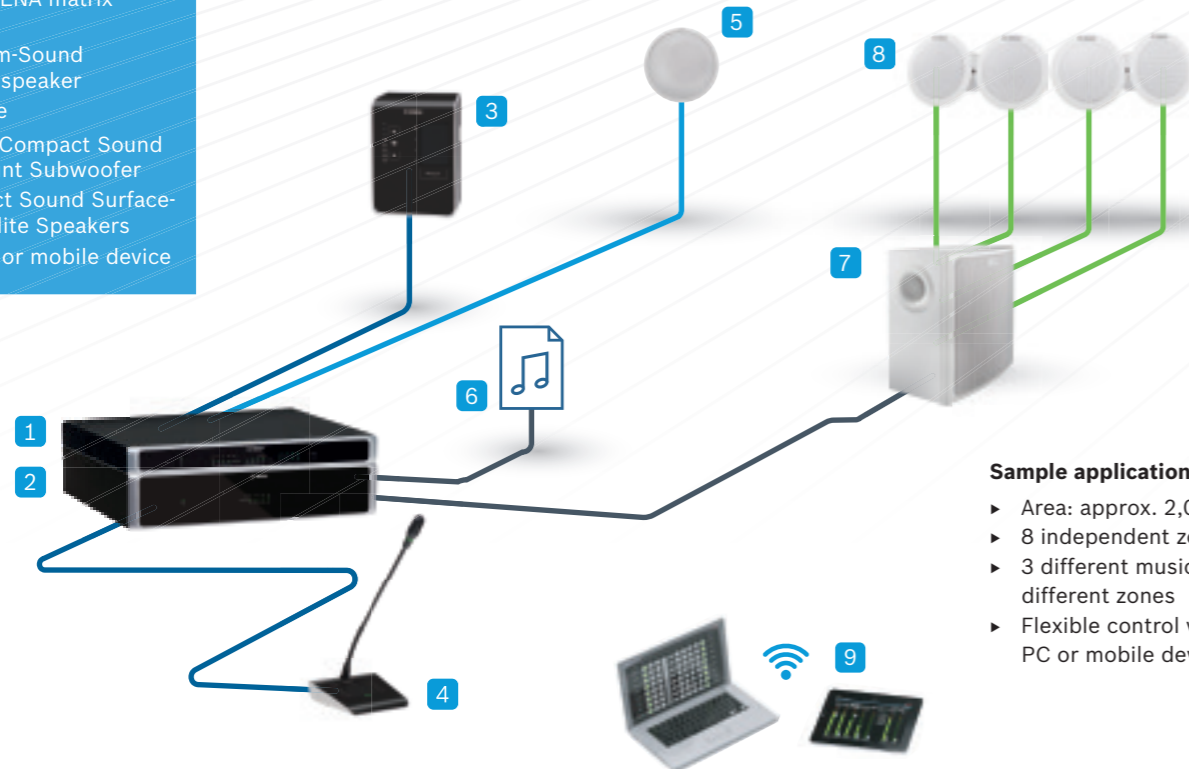

1. 1 PLM-8M8 PLENA matrix DSP Matrix Mixer
2. 2 PLM-4Pxxx PLENA matrix DSP Power Amplifier
3. 3 PLM-8CS PLENA matrix Call Station
4. 4 PLM-WCP PLENA matrix Wall Control Panel
5. 5 PLE-SDT PLENA Easy Line Music Source
6. 6 LBC3090/31 Compact Sound Ceiling Speaker
7. 7 LB2-UC Premium-sound Cabinet Speaker
8. 8 Wireless Router
9. 9 Motion Detector
10. 10 Portable PC or mobile device

1. 1 PLM-8M8 PLENA matrix 8 Channel DSP Matrix Mixer
2. 2 PLENA matrix DSP Power Amplifier
3. 3 PLM-WCP PLENA matrix Wall Control Panel
4. 4 PLM-8CS PLENA matrix Call Station
5. 5 LC2 Premium-Sound Ceiling Loudspeaker
6. 6 Music source
7. 7 LB6-SW100 Compact Sound Surface-mount Subwoofer
8. 8 LC6 Compact Sound Surface-mount Satellite Speakers
9. 9 Portable PC or mobile device