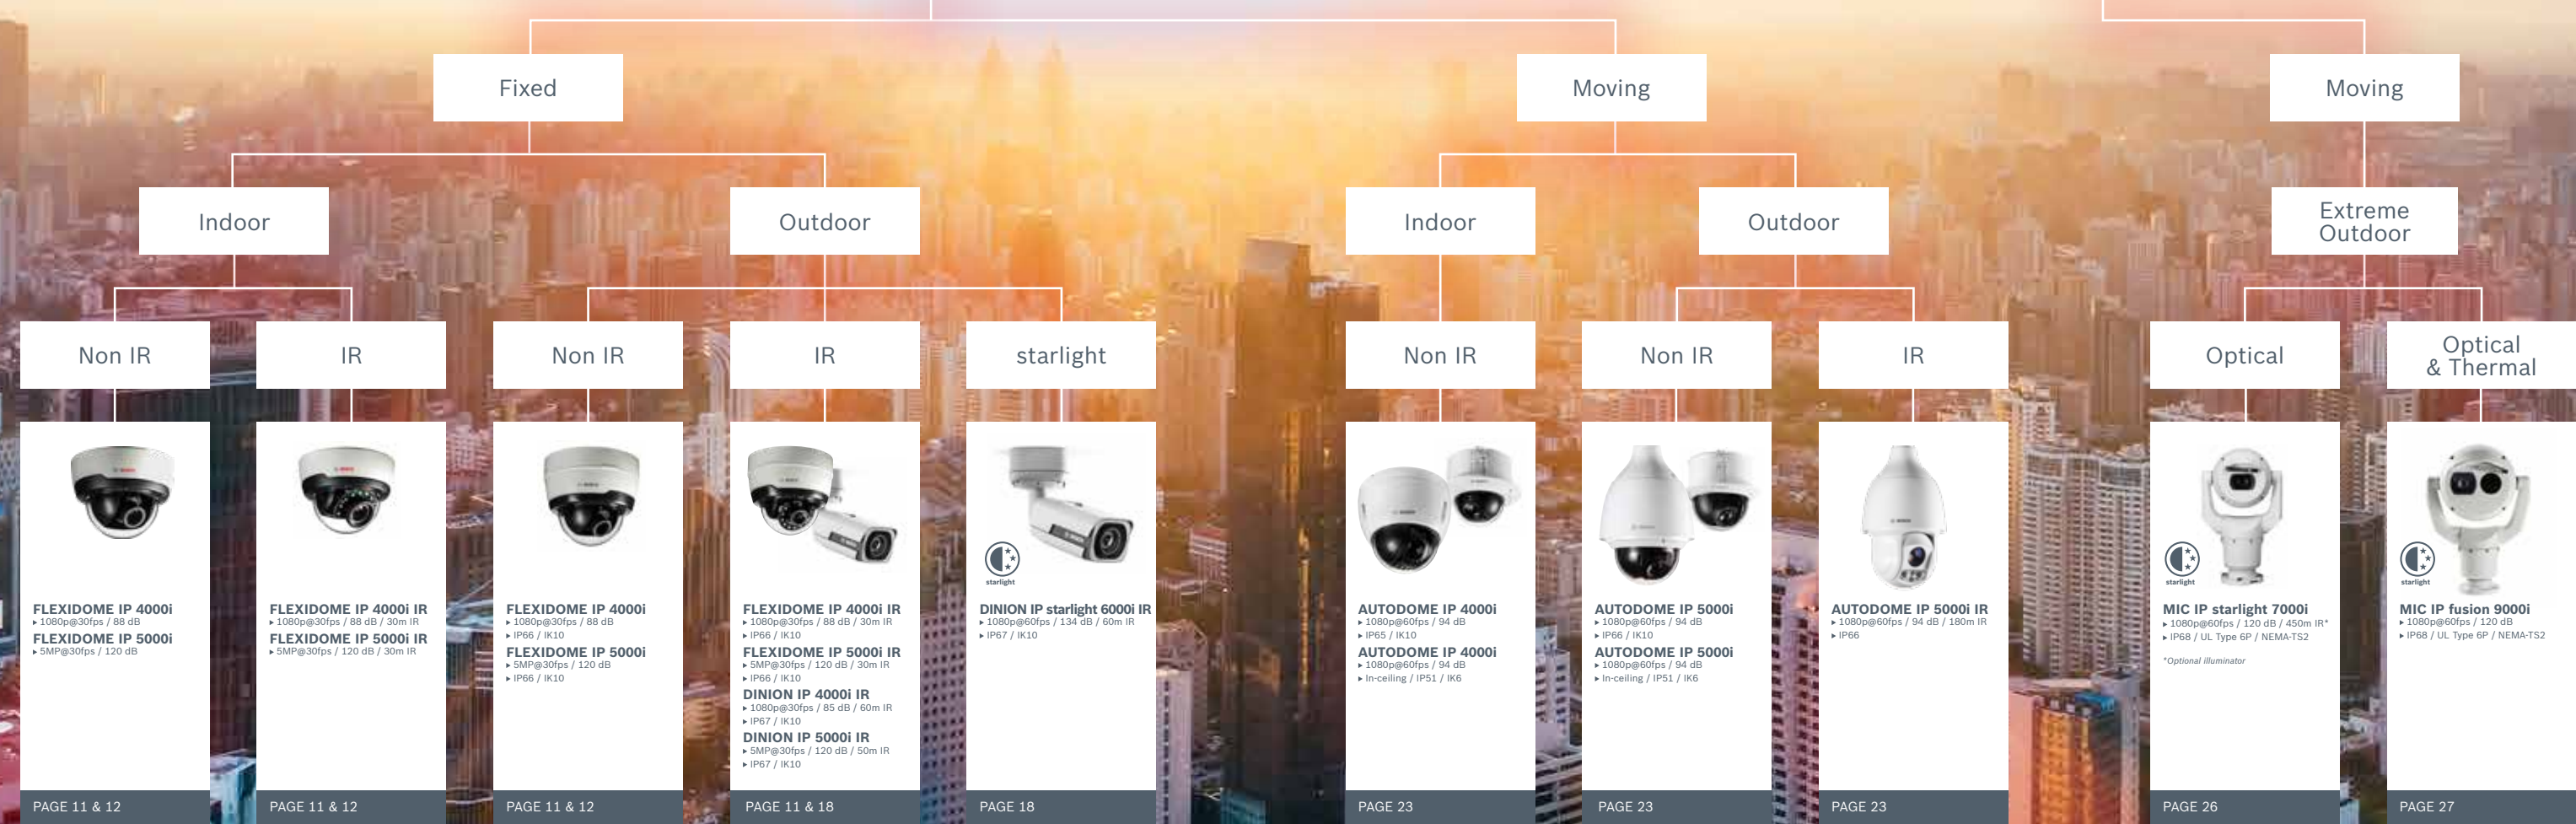

Queueing alarm

Enforcing health and safety regulations

Intelligent Video Analytics

- ▶ Analysis over large distances
- ▶ Resistant against shaking
- ▶ Extreme weather
- ▶ Intelligent Tracking

Reliable alerts, even in extreme weather conditions

Video Analytics extremely resistant against shaking

Video content analysis over large distances

Essential Video Analytics

Essential Video Analytics is the ideal analytics solution for small and medium businesses, large retail stores, commercial buildings, warehouses and logistics depots. It can be used for advanced intrusion detection (such as loitering alarms and identifying a person or object entering a pre-defined field), enforcing health and safety regulations such as no-parking zones, detecting blocked emergency exits or objects that have been left behind, and analyzing behavior in retail environments.

Intelligent Video Analytics

Intelligent Video Analytics offers the ultimate in built-in video analytics and is specifically designed for the most demanding environments. This state-of-the-art solution is ideal for mission-critical applications like perimeter protection of airports, critical infrastructures and government buildings, border patrol and traffic monitoring (e.g. wrong-way detection, traffic counts, and parked cars). Intelligent Video Analytics can do everything that Essential Video Analytics does.

It also has the unique ability to perform video content analysis over large distances and differentiate between genuine security events and known false triggers such as snow, wind (moving trees), rain, hail, and water reflections that can make video data more difficult to interpret. Cameras with Intelligent Video Analytics are also extremely resistant against shaking caused by punishing winds, city traffic or bicycles parked against the camera pole.