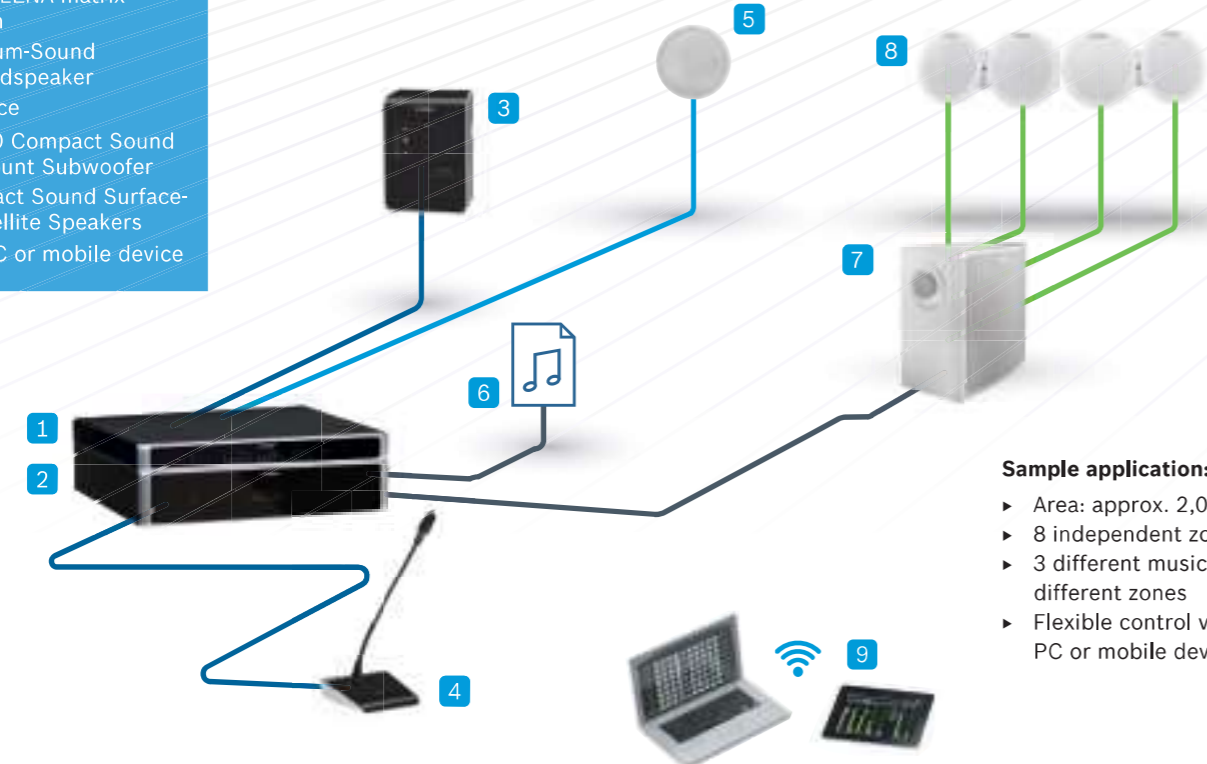

1. 1 PLM-8M8 PLENA matrix DSP Matrix Mixer
2. 2 PLM-4Pxxx PLENA matrix DSP Power Amplifier
3. 3 PLM-8CS PLENA matrix Call Station
4. 4 PLM-WCP PLENA matrix Wall Control Panel
5. 5 PLE-SDT PLENA Easy Line Music Source
6. 6 LBC3090/31 Compact Sound Ceiling Speaker
7. 7 LB2-UC Premium-sound Cabinet Speaker
8. 8 Wireless Router
9. 9 Motion Detector
10. 10 Portable PC or mobile device

1. 1 PLM-8M8 PLENA matrix 8 Channel DSP Matrix Mixer
2. 2 PLENA matrix DSP Power Amplifier
3. 3 PLM-WCP PLENA matrix Wall Control Panel
4. 4 PLM-8CS PLENA matrix Call Station
5. 5 LC2 Premium-Sound Ceiling Loudspeaker
6. 6 Music source
7. 7 LB6-SW100 Compact Sound Surface-mount Subwoofer
8. 8 LC6 Compact Sound Surface-mount Satellite Speakers
9. 9 Portable PC or mobile device