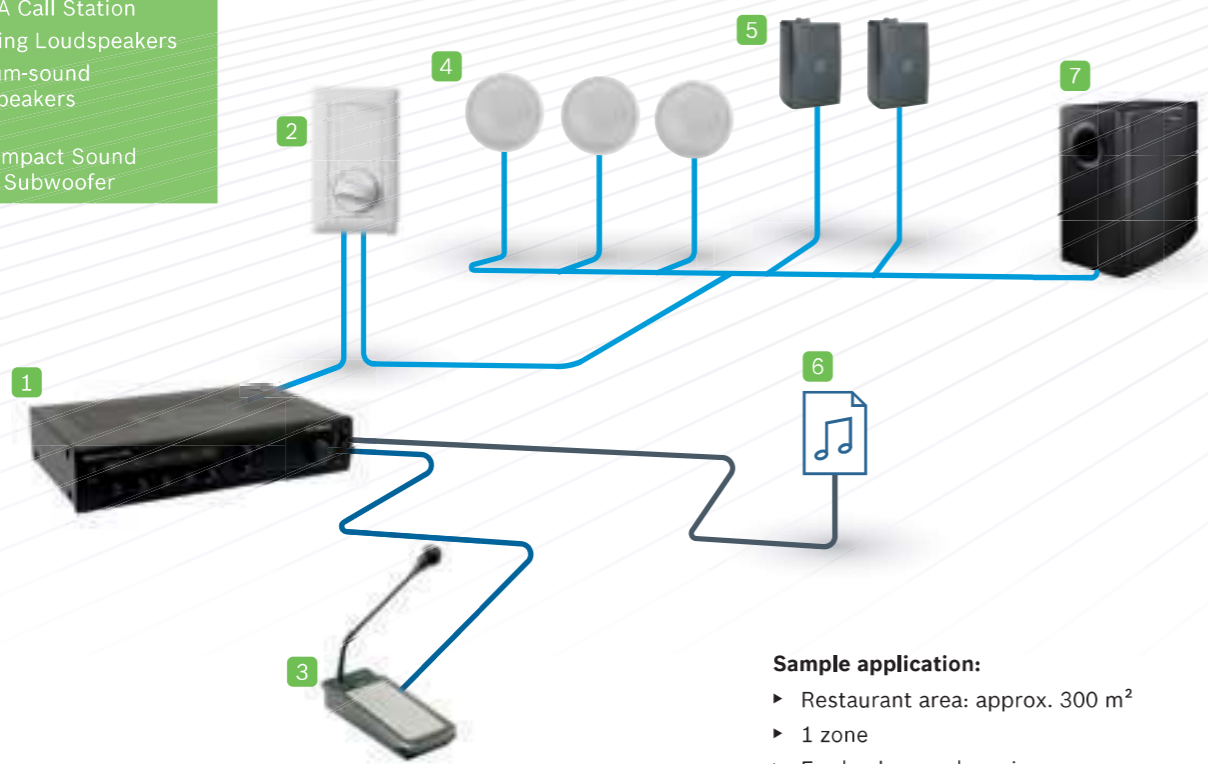

1. 1 PLE-2MA PLENA Mixer Amplifier
2. 2 LBC 1420/10 Volume Control
3. 3 PLE-2CS Call Station
4. 4 LC2 Premium-sound Ceiling Loudspeaker
5. 5 LC2 Premium-sound Subwoofer Ceiling Loudspeaker
6. 6 Music source
7. 7 LB6-SW100 Compact Sound Surface-mount Subwoofer
8. 8 LB6 Compact Sound Surface-mount Satellite Speakers

1. 1 PLE-1ME PLENA Mixer Amplifier
2. 2 LBC 1420/10 Volume Control
3. 3 PLE-1CS PLENA Call Station
4. 4 LHM 0606 Ceiling Loudspeakers
5. 5 LB2-UC Premium-sound Cabinet Loudspeakers
6. 6 Music source
7. 7 LB6-SW100 Compact Sound Surface-mount Subwoofer