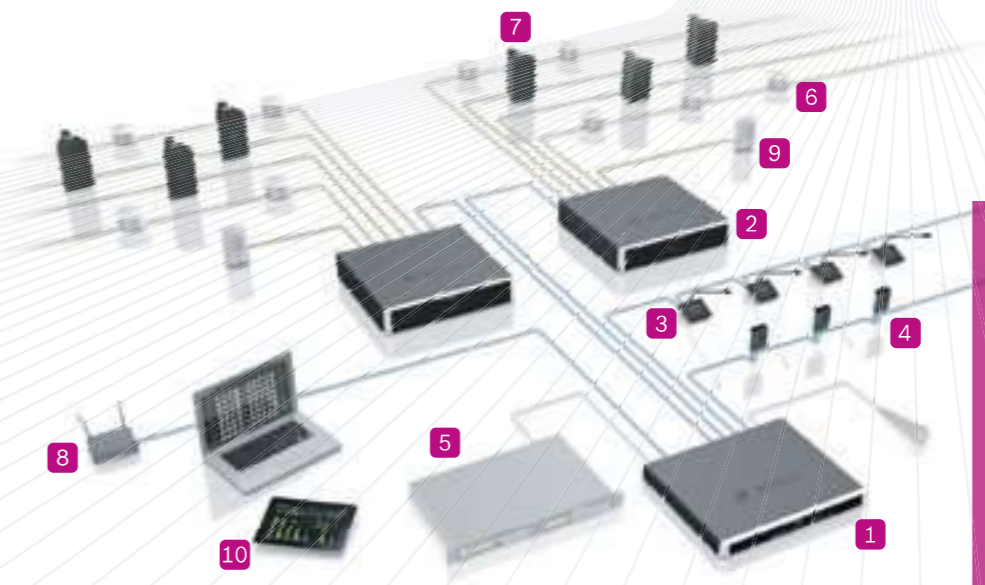

Sample application:

- ▶ Area: more than 3,000 m²
- ▶ Complete DSP zone matrix mixer and loudspeaker processor
- ▶ Real-time adjustments and live metering input
- ▶ 4 microphone/line, 3 music source, call station and emergency input
- ▶ Flexible control via wall panel, PC or mobile device