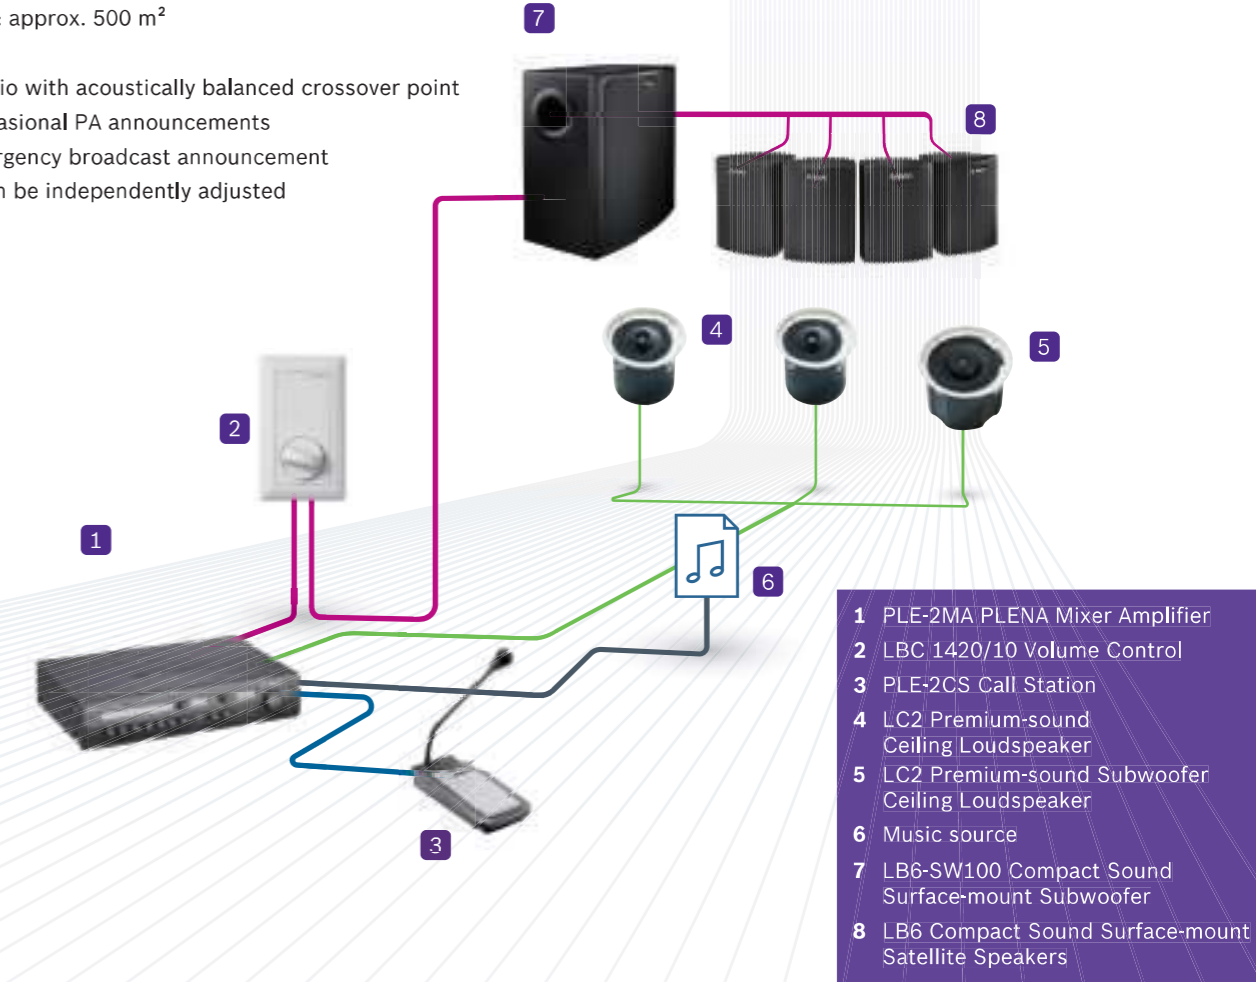

PLENA matrix Digital Sound System

The advanced features of the PLENA matrix Digital Sound System provides superb audio performance with wireless control across up to eight output zones. With audio quality tailored for a wide range of applications — including live music, background music, high-demand speech environments and zone announcements — the PLENA matrix system delivers full featured digital audio control, with maximum flexibility and reliability.

Cafe and small restaurant solution

Small cafes and restaurants generally require compact sound solutions to cater to their background music needs, as they have smaller distances and fewer zones to cover. Loudspeaker systems such as the premium-sound system provide superior acoustics in a small budget solution for these kind of venues. The perfect addition to these loudspeakers are the PLE-1ME and PLE-1MA Mixer Amplifiers of the PLENA Easy Line – ensuring excellent sound thanks to a smart equalizing approach and built-in limiters. Additional features such as zone labeling and setting indicators make it easy to use. Low operating costs and expandability additionally ensure that the system can be used for years to come.

Sample application:

- ▶ Restaurant area: approx. 500 m²
- ▶ 2 zones
- ▶ High-quality audio with acoustically balanced crossover point
- ▶ Suitable for occasional PA announcements
- ▶ Priority for emergency broadcast announcement
- ▶ Zone volume can be independently adjusted